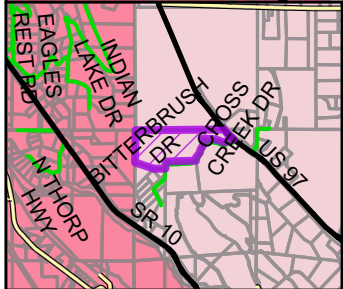

SP-26-00004 Moulton

Fire District

2026

Coordinate System: NAD 1983 StatePlane Washington South FIPS 4602 Feet