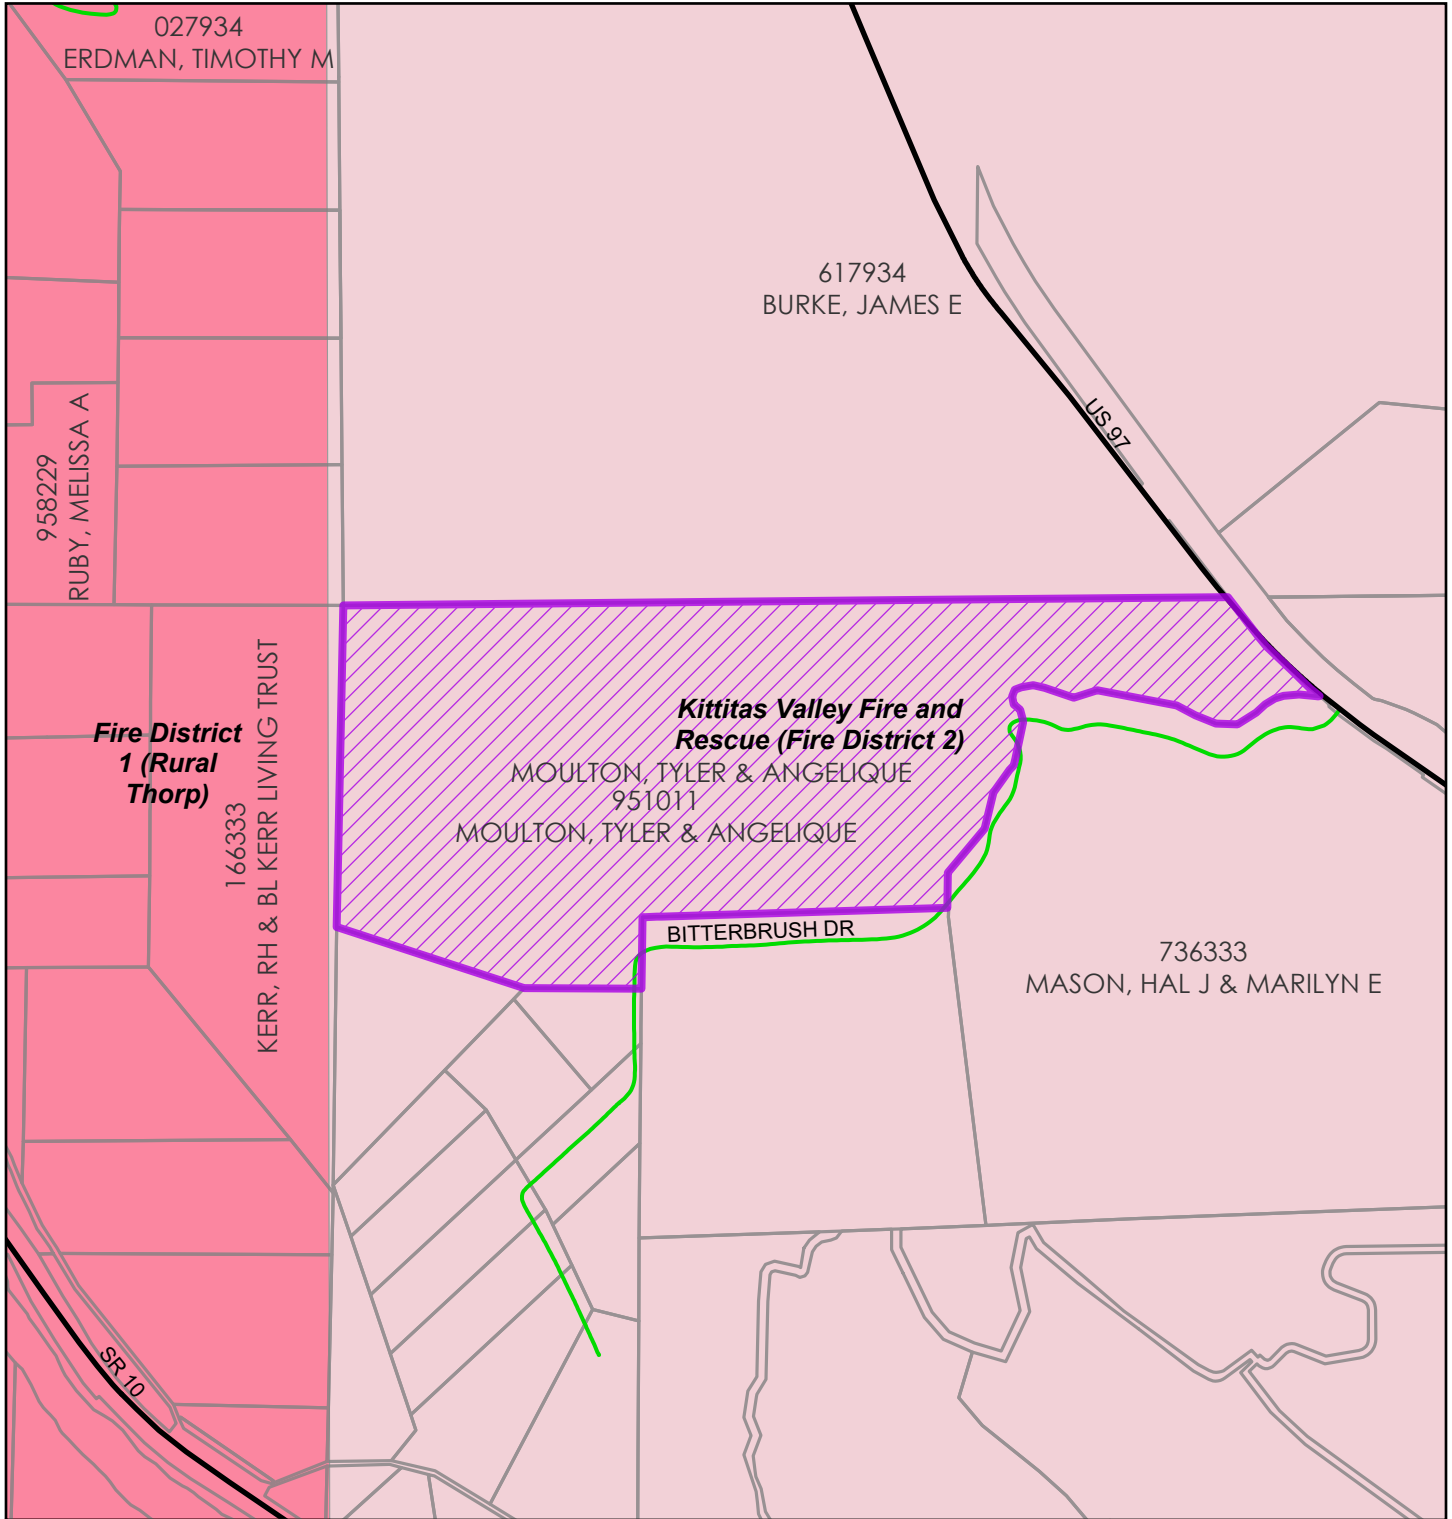

SP-26-00004 Moulton

Fire District

2026

Coordinate System: NAD 1983 StatePlane Washington South FIPS 4602 Feet